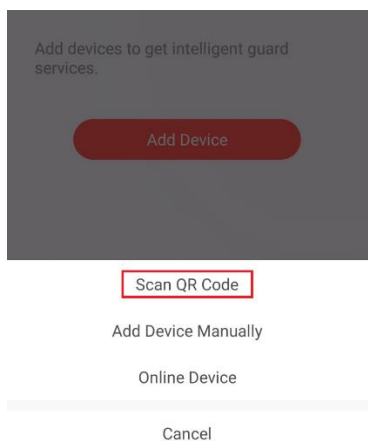

VEID

VEID

VEID

VEID ENTERPRISES PTE LTD
642 Rowell Road #02-119,
Singapore 200642.

Tel: +65 6599 6805 Fax: +65 6251 1287
Email: sales@veid.net

How to add Hikvision IP camera to Hik-Connect App

- 1) Launch Hik Connect app.
- 2) Click on the 'Add Device'

- 3) Select 'Scan QR Code' and click.

- 4) Scan QR code on the bottom of the IP camera.

VEID

VEID

VEID

VEID

VEID

VEID