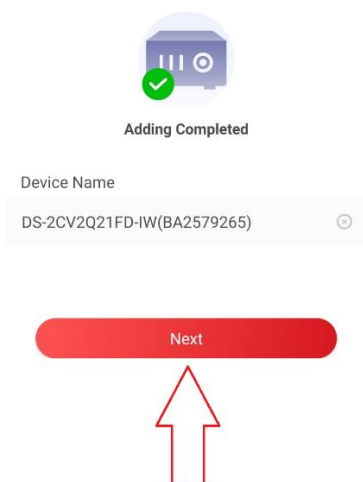

9) Create a password for your IP camera. Then click 'Activate'.

VEID

VEID

VEID

10) Tick '✓' the check box then click 'Next'.

11) Enter the 'Verification Code', then click 'Next'.

VEID

VEID

12) You can get verification code at the bottom of the camera.

13) After adding camera, click 'Next' button.

14) You may click 'Next' or 'Skip' button after turn on / off the microphone.

VEID

VEID

VEID

VEID ENTERPRISES PTE LTD
642 Rowell Road #02-119,
Singapore 200642.