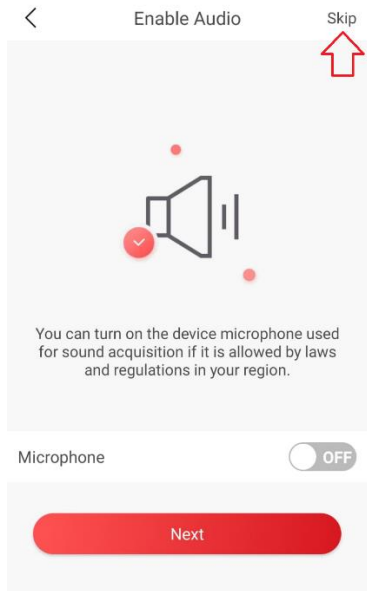

VEID ENTERPRISES PTE LTD
642 Rowell Road #02-119,
Singapore 200642.

Tel: +65 6599 6805 Fax: +65 6251 1287
Email: sales@veid.net