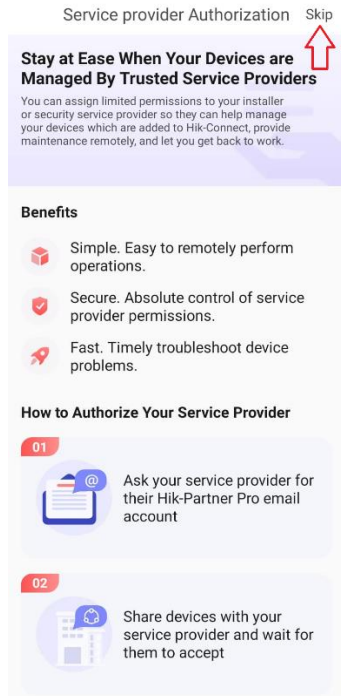

15) Click 'skip' if you do not wish to add any service provider.