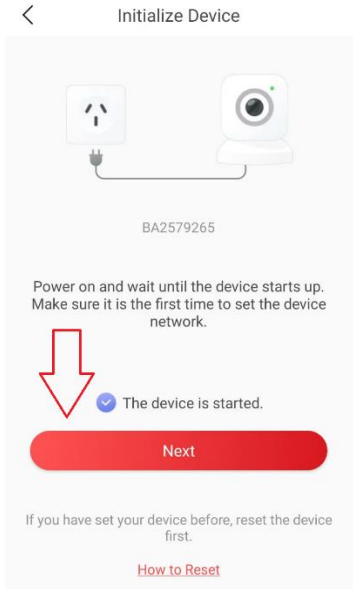

VEID

VEID

VEID

VEID ENTERPRISES PTE LTD
642 Rowell Road #02-119,
Singapore 200642.

Tel: +65 6599 6805 Fax: +65 6251 1287
Email: sales@veid.net