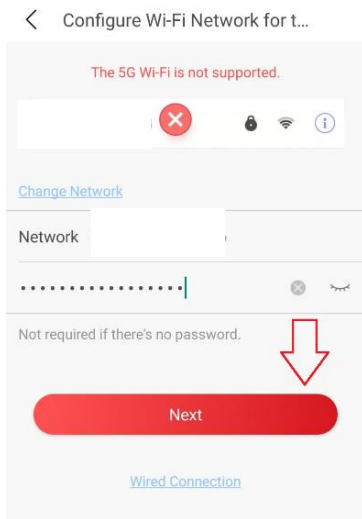

7) Enter Wifi and password, click 'Next' button. (Wifi 2.4Ghz only)