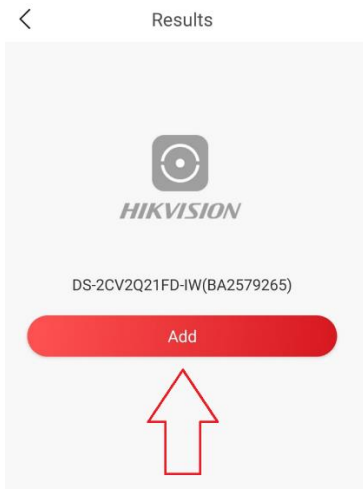

6) Click '✓', then 'Next'

VEID

VEID

VEID

VEID

VEID

VEID