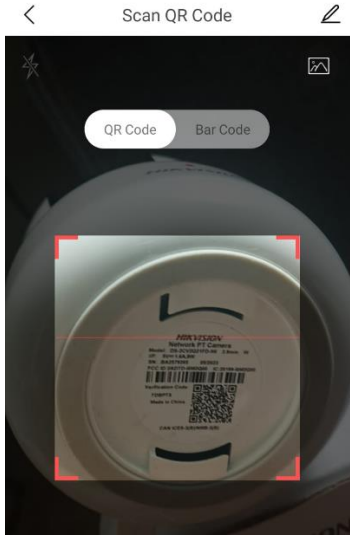

VEID

VEID ENTERPRISES PTE LTD
642 Rowell Road #02-119,
Singapore 200642.

Tel: +65 6599 6805 Fax: +65 6251 1287
Email: sales@veid.net

VEID

VEID

5) Click 'Add' button.